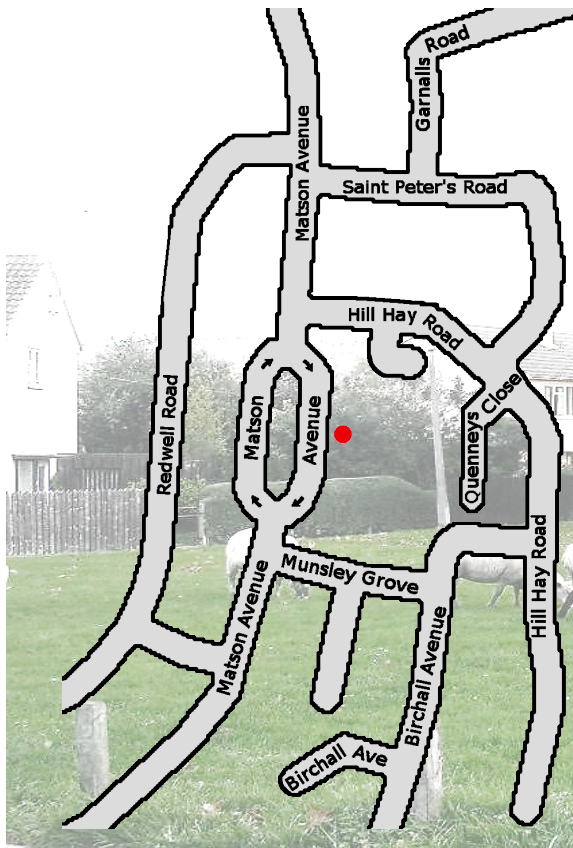

## Where To Find Us

You can find our office at *The Gateway* on Matson Avenue, as shown by the red circle on the map.

## Matson & Robinswood Residents Group

The Gateway  
81 Matson Avenue, Matson  
Gloucester, GL4 6LL

07954 604042  
[mail@matson-robinswood.org.uk](mailto:mail@matson-robinswood.org.uk)  
[www.matson-robinswood.org.uk](http://www.matson-robinswood.org.uk)